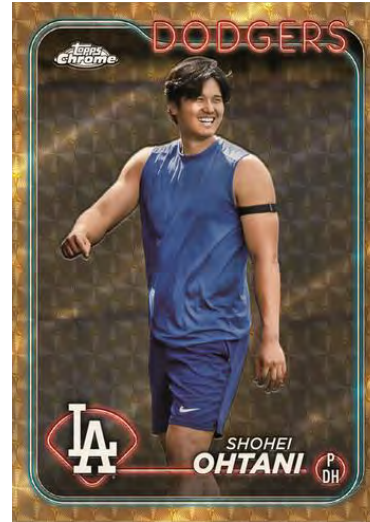

IMAGE VARIATION
SUPERFRACTOR
/1